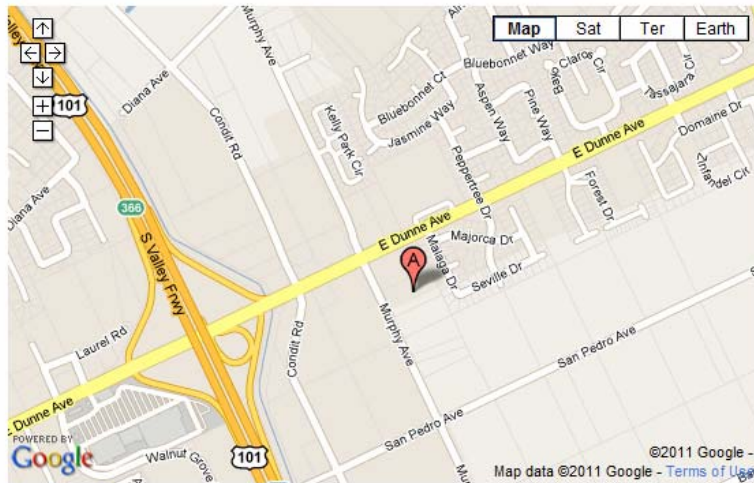

Contact Us

We are located near the 101 freeway in Morgan Hill, CA.

Morgan Hill Parent Child Nursery School

16870 Murphy Avenue
Morgan Hill, CA 95037

Phone: (408) 779-4515

Email: info@mhpcns.com

[View Larger Map](#)

DIRECTIONS

From Gilroy

Take 101 North, exit at East Dunne exit and go right. Turn right on Murphy Ave. Turn left into the second driveway. We share a parking lot with the Advent Lutheran Church. Drive straight back to the second parking lot in the back. You will see the preschool on the left.

DIRECTIONS

From South San Jose

Take 101 South, exit at East Dunne exit and go left on East Dunne. Turn right on Murphy Ave. Turn left into the second driveway. We share a parking lot with the Advent Lutheran Church. Drive straight back to the second parking lot in the back. You will see the preschool on the left.